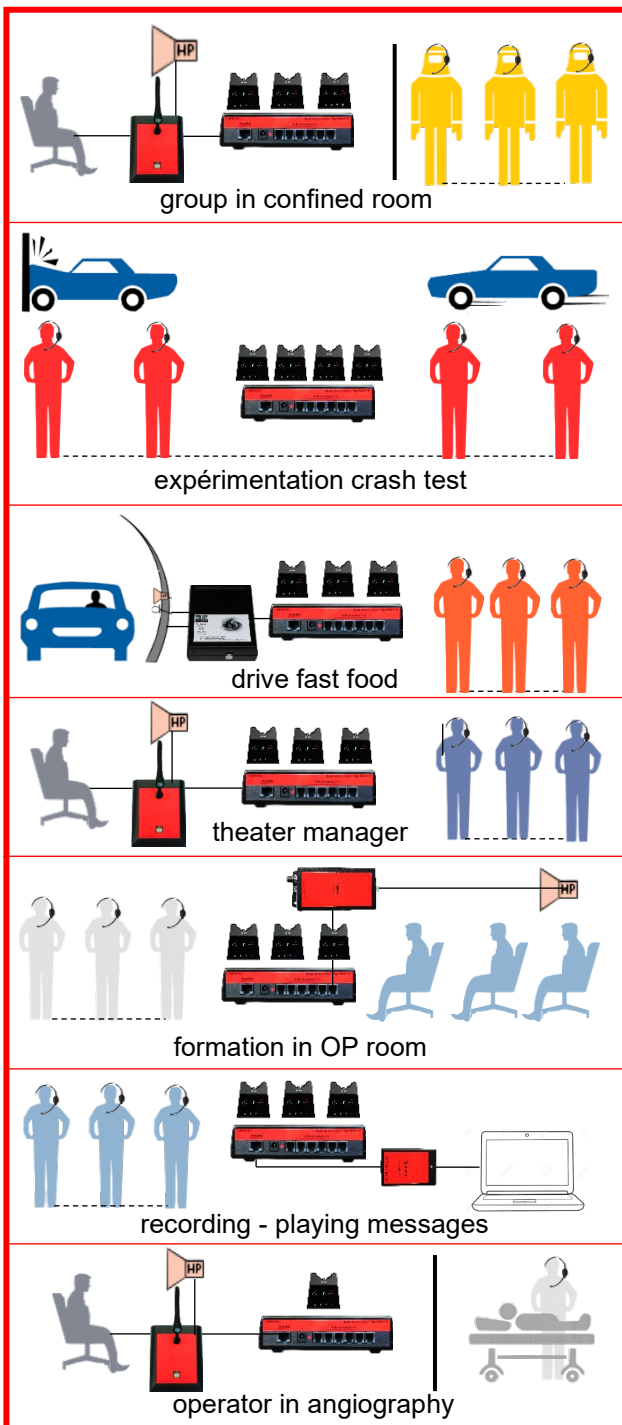

ligateam 6

Acoustic hub for DECT headsets conference

TOPTRONIC
LE DIALOGUE ELECTRONIQUE
BIEN AJUSTE

ligateam 6 is a simple tool to compose on demand communication solutions.

ligateam 6 put in conference, in full duplex dialog, without weakening and parametrage, with an excellent acoustic quality, 6 DECT headsets several brands.

An extension 10, 14, 18 positions can be realised by connecting several *ligateam 6*.

6 DECT headsets
several brands

6 additional functions

The acoustic hub *ligateam 6* is principally dedicated to conferences between people with DECT headsets : drives, hospitals, scientific laboratories, test groups, fast-foods. Extension 10/14/18.

The operators converse hand free and adjust the volumes on their headsets.

Special terminals add ergonomic functions :

- listening on amplified loudspeaker
- speaking over microphone desk
- dialog with microphone loudspeaker totem
- telephone conversation
- dialog and supervision of group in safety clothes
- recording and playing of messages

- directionnal microphone with flexible arm
- button to speak
- permanent listening

Recording - Playing

- audio in - audio out unit
- 2 jack 3,5/jack 3,5 cables

Dialog in drive

- microphone/LS on car side
- central unit