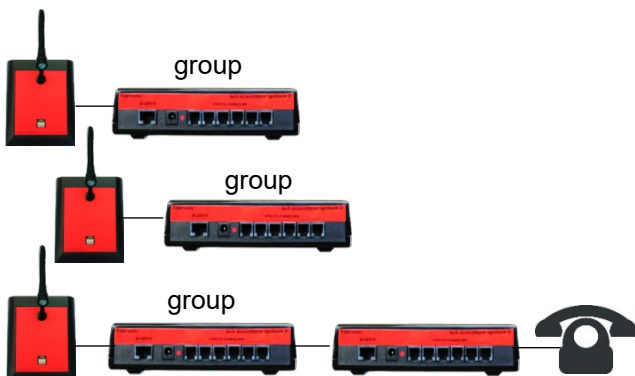

Extension *ligateam 10, 14, 18* bases

- additional *ligateam 6* with power supply
- connexion with RJ9/RJ9 crossed cable

Conference loudspeaker listening

- amplifier 6 W, potentiometer

Telephone communication

- One *ligateam* is dedicated for call receiving. It is connected to the conference *ligateam* with crossed cable

Conference in P4 laboratory

Agents in contaminated rooms are working in closed safety suits and communicate only with DECT headset conference.

ligateam provides the conference without clic and weakening :

- each group is connected on a *ligateam* with a supervisor desk
- 2 or 3 groups can be connected together
- a telephone connection individual or from the group can be released over *ligateam*